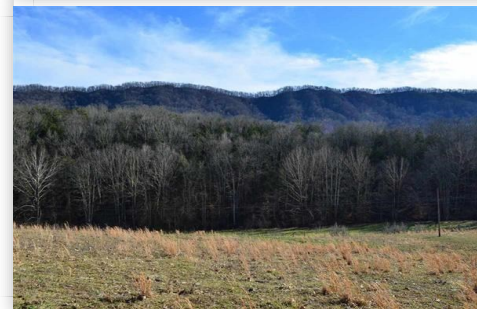

$149,999

47 Acres of mostly pasture with some beautiful trees

MLS # 41095-03501

MLS# : 41095-03501

Price : $149,999

Type : Farms for Sale

Size : 47 Acres

Address : 00 Mountain Valley Rd , Thorn Hill , Tennessee , 37999

FEATURES

- ✓ 47 Acres
- ✓ Grainger Co., TN
- ✓ Spectacular Views
- ✓ 25 Minutes to Morristown, TN
- ✓ Thorn Hill, TN
- ✓ Great Pasture Land
- ✓ Electric, Internet Available
- ✓ Possible Mountain Home Site

ABOUT THE PROPERTY

Location Location!! 47 Acres of mostly pasture with some beautiful trees peppered throughout and a good pond for the animals. Drive through the entire property. Up on the ridge is a beautiful homesite with spectacular views and is very private away from the road! Owner has an old trailer on the site that can be easily removed. There's a good springbox but also city water at the road. Electric is on site and internet is also here. Additionally there is a state road right out to highway 25E which brings you to Morristown TN in about 25 min. Knoxville airport approx 1 hour away. A great price to get your next adventure started!

CONTACT US

KIMBERLY YOUNG
AFFILIATE BROKER

📞 (727) 542-9733

✉ clinchmntrealtykim@gmail.com

🏠 Clinch Mountain Realty And Auction Co.

📍 3736 Hwy 25e, Bean Station, Tennessee, United States, 37708